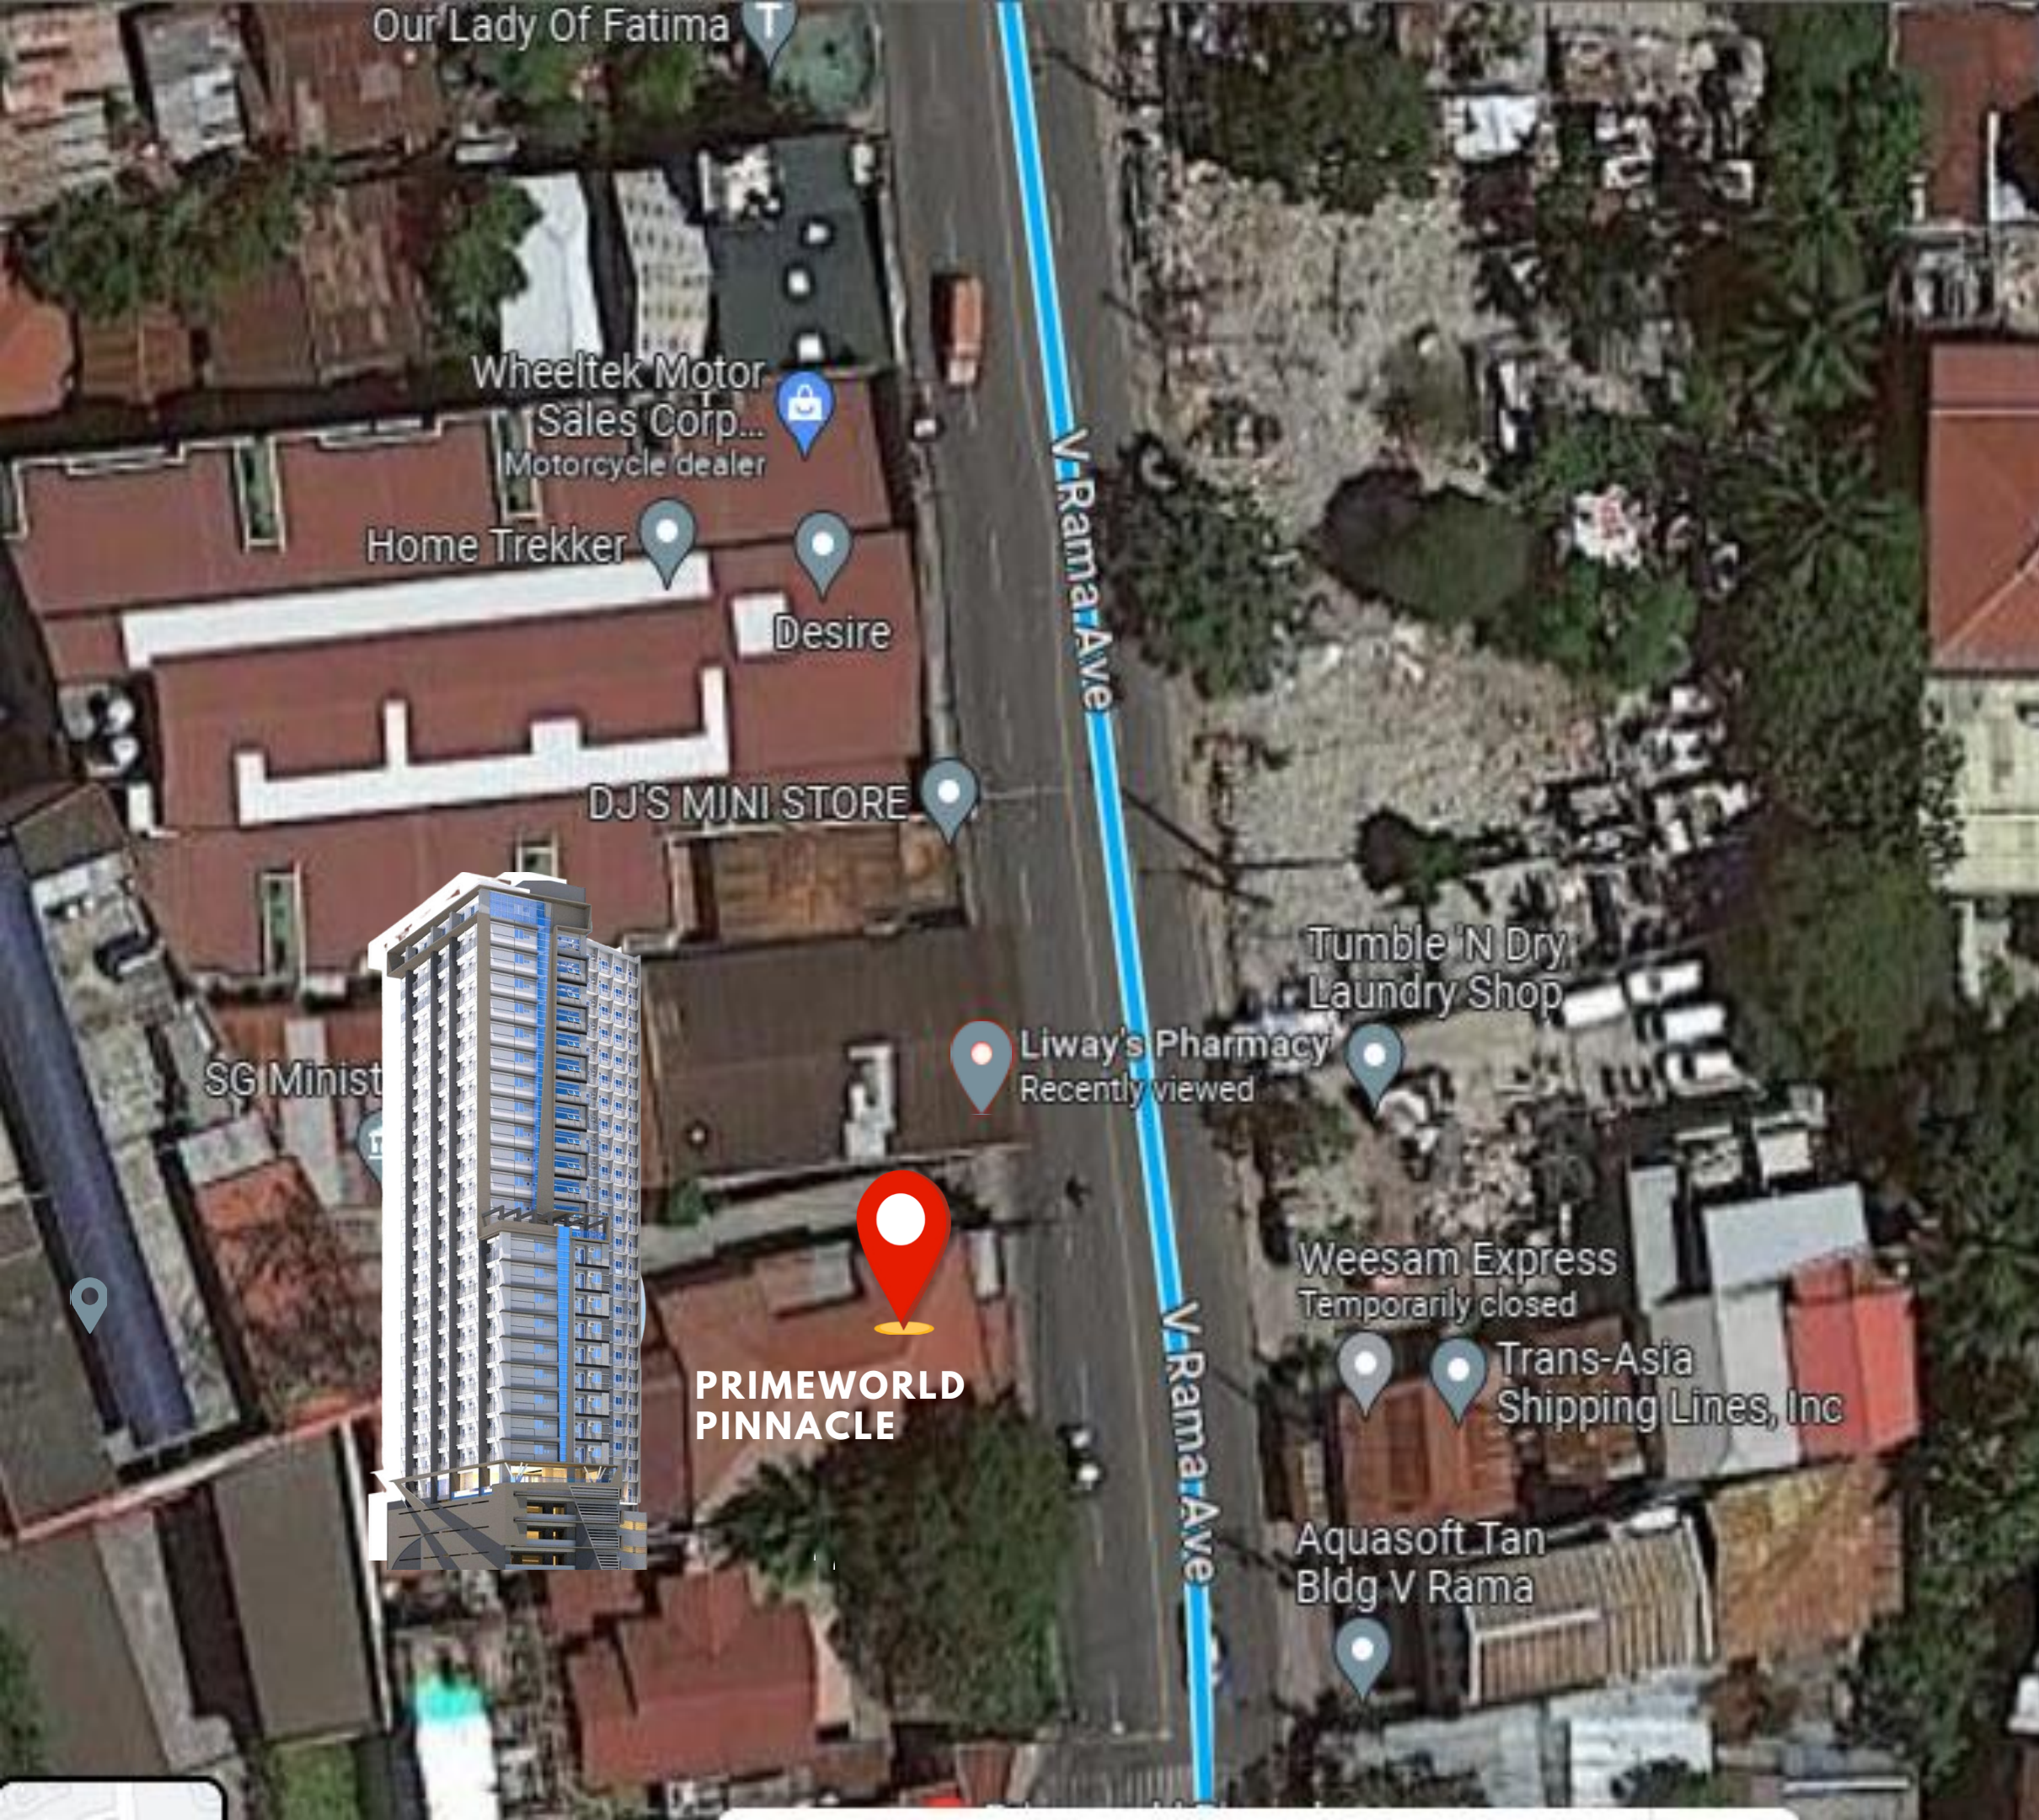

PRIMEWORLD
PINACLE

— ON-GOING PROJECTS IN MINDANAO —

Miravilla
HOMES
POLOMOLDOK

MIRAVILLE I

PRIMEWORLD
CAPITAL

PRIMEWORLD
The Township

VISAYAS PROJECT

Primeworld District

PRIMEWORLD

POINTE

PRIMEWORLD
PINNACLE

VICINITY MAP

PRIMEWORLD PINNACLE

V. RAMA AVENUE, DR PABLO U.
ABELLA ST, CEBU CITY, CEBU

• NEARBY •

- Beside Liway's Pharmacy
- Beside Valleyfront Hotel
- Across Weesam Express
- Across Tan Building (Read & Write)
- Across Trans-Asia Shipping Lines, Inc.